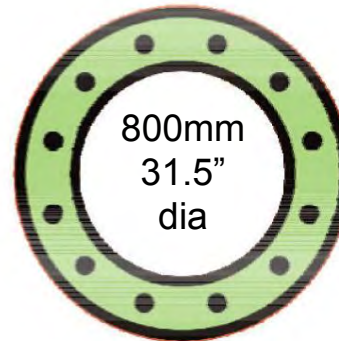

Heat Press Dynamics

Oil filled drum sizes:

The larger the heat press drum, the greater the productivity!

9"	SOT-1220 48"	SOT-1720 67"
16.5"	MOT-RTR-1742 68"	
23.6"	2.6 meter or 100"	
31.5"	3.2 meter or 130"	
39.37"		

The wider the drum the larger size media can be produced!